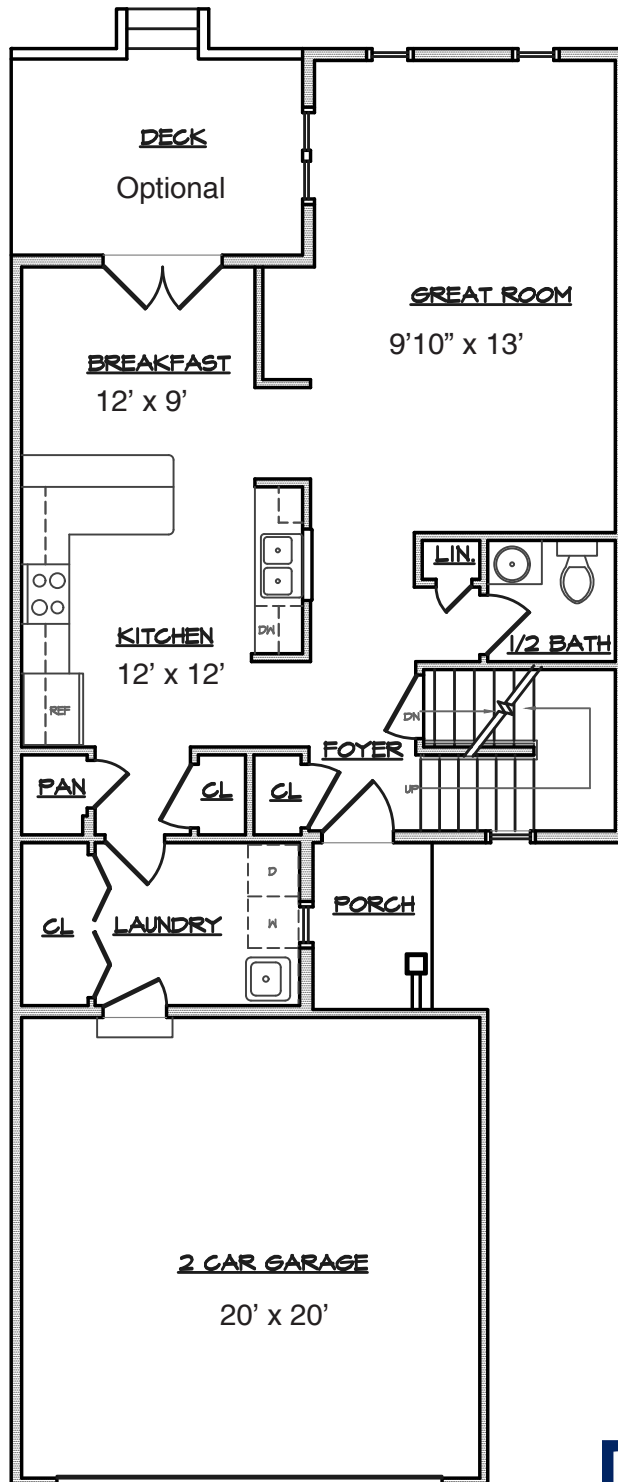

The Meadows

at Martin's Run

The Ashville

1700 SQ FT

3 bedroom

2 1/2 bath

Starting at
\$249,000

Jason McAllister