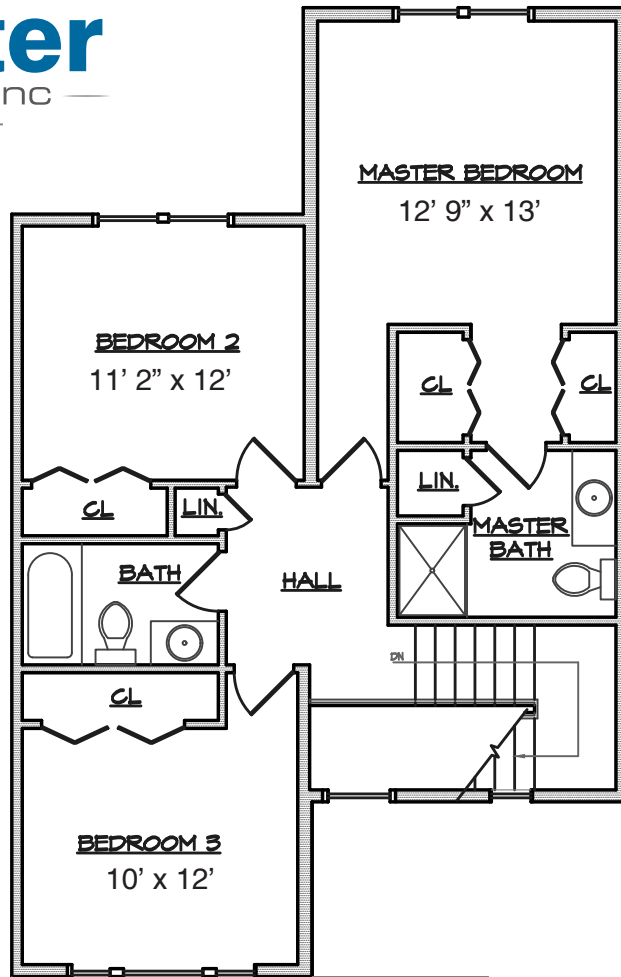

The Meadows

at Martin's Run

The Ashville

1700 SQ FT

3 bedroom

2 1/2 bath

Starting at
\$249,000

Jason McAllister

Floor plans may reflect available options.

The Meadows

at Martin's Run

All information is believed to be accurate, but not guaranteed. Prices and specifications are subject to change without notice.
Floor plans may reflect available options.